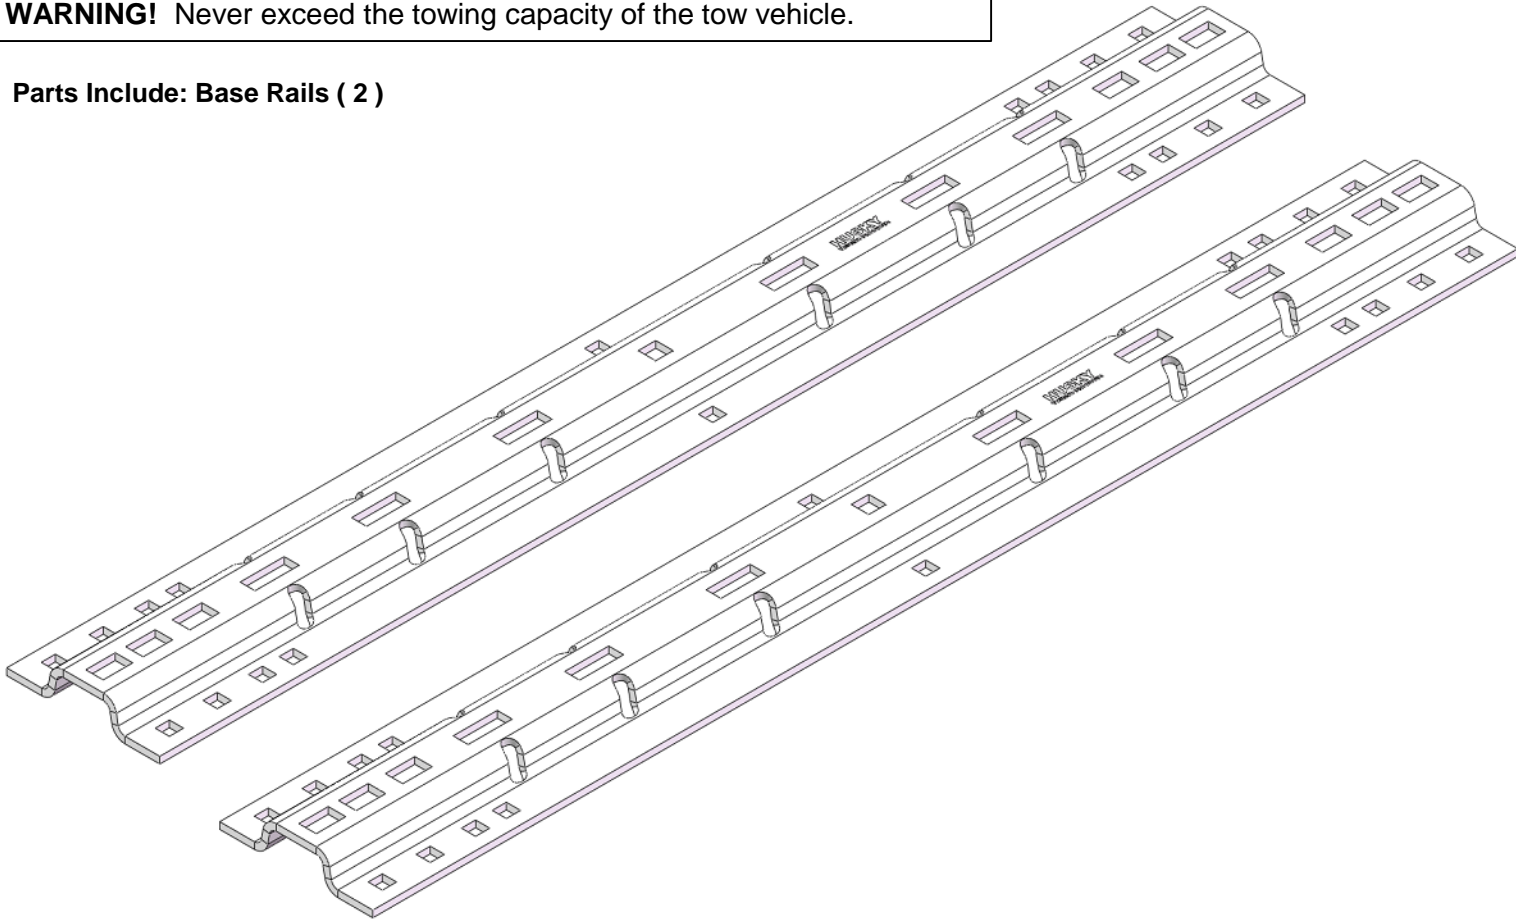

Assembly, Installation, Operation and Maintenance Instructions

P/N: 30686

HUSKY
TOWING PRODUCTS

10 BOLT BASE RAIL KIT

Dealer / Installer: Provide a copy of these Instructions to the end user of this product. These Instructions provide important operating and safety information for proper usage of this product. Demonstrate the proper use of the product with the end user. Have the end user demonstrate that they understand the proper use of the product.

Center Bolt Kit 32059 (sold separately) must be used when towing with a 26K hitch, Goose Neck, or Maneuvering System.

WARNING! Never exceed the towing capacity of the tow vehicle.

Parts Include: Base Rails (2)